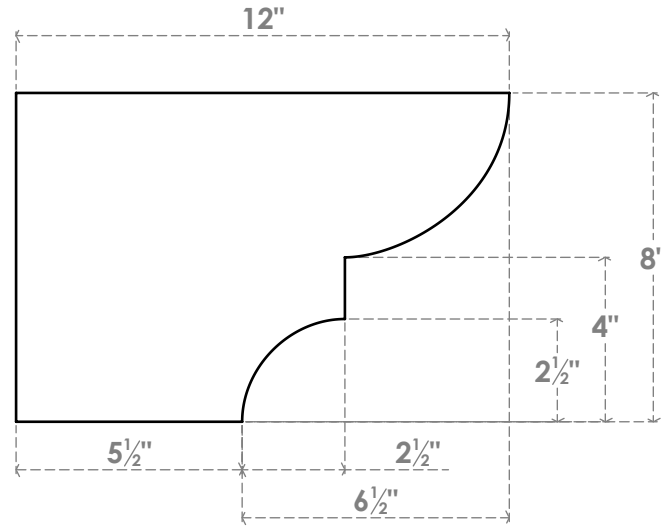

RFTP06X08X12RID

6"W X 8"H X 12"L RIDGEWOOD ARCHITECTURAL GRADE PVC RAFTER TAIL

SIDE PROFILE

FRONT PROFILE

ISOMETRIC

EKENA MILLWORK
 2300 WEST MAIN ST.
 CLARKSVILLE, TX 75426
 TOLL FREE: 866-607-0453
 WWW.EKENAMILLWORK.COM