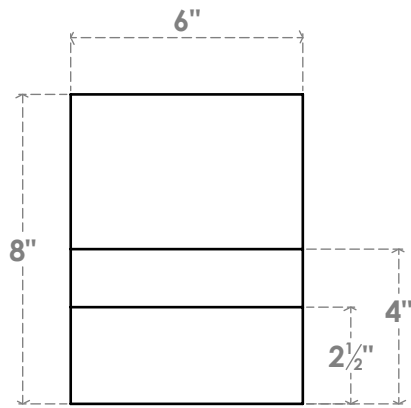

RFTP06X08X12RID

6"W X 8"H X 12"L RIDGEWOOD ARCHITECTURAL GRADE PVC RAFTER TAIL

SIDE PROFILE

FRONT PROFILE

ISOMETRIC

EKENA MILLWORK
 2300 WEST MAIN ST.
 CLARKSVILLE, TX 75426
 TOLL FREE: 866-607-0453
 WWW.EKENAMILLWORK.COM